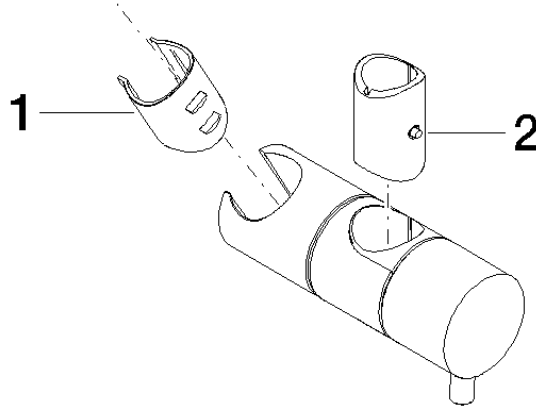

12 580 970

- for pipe diameter 18 mm

Fits: IMO, LULU, MADISON, MEM, TARA,
CL.1, LISSÉ, VAIA, META, CYO

	Chrome	12 580 970-00
	Brushed Platinum	12 580 970-06
	Platinum	12 580 970-08
	Durabrand (23kt Gold)	12 580 970-09
	Dark Chrome	12 580 970-19
	Light Gold	12 580 970-26
	Brushed Light Gold	12 580 970-27
	Brushed Durabrand (23kt Gold)	12 580 970-28
	Matte Black	12 580 970-33
	Brushed Bronze	12 580 970-42
	Brushed Champagne (22kt Gold)	12 580 970-46
	Champagne (22kt Gold)	12 580 970-47
	Brushed Chrome	12 580 970-93
	Brushed Dark Platinum	12 580 970-99

12 580 970

mm [inches]

12 580 970

Parts for other finishes can be found here: Brushed Platinum

Spare parts list

No.	Item Number	Name	Quantity used	Delivery time
1	09 12 12 217 90	sleeve	1	2
2	08 18 40 579 90	adaptor	1	2