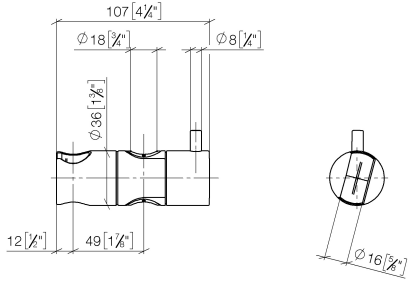

12 580 970

- for pipe diameter 18 mm

Fits: IMO, LULU, MADISON, MEM, TARA,
CL.1, LISSÉ, VAIA, META, CYO

	Chrome	12 580 970-00
	Brushed Platinum	12 580 970-06
	Platinum	12 580 970-08
	Durabrand (23kt Gold)	12 580 970-09
	Dark Chrome	12 580 970-19
	Light Gold	12 580 970-26
	Brushed Light Gold	12 580 970-27
	Brushed Durabrand (23kt Gold)	12 580 970-28
	Matte Black	12 580 970-33
	Brushed Bronze	12 580 970-42
	Brushed Champagne (22kt Gold)	12 580 970-46
	Champagne (22kt Gold)	12 580 970-47
	Brushed Chrome	12 580 970-93
	Brushed Dark Platinum	12 580 970-99

12 580 970

mm [inches]

12 580 970

Parts for other finishes can be found here: Brushed Platinum

Spare parts list

No.	Item Number	Name	Quantity used	Delivery time
1	09 12 12 217 90	sleeve	1	2
2	08 18 40 579 90	adaptor	1	2